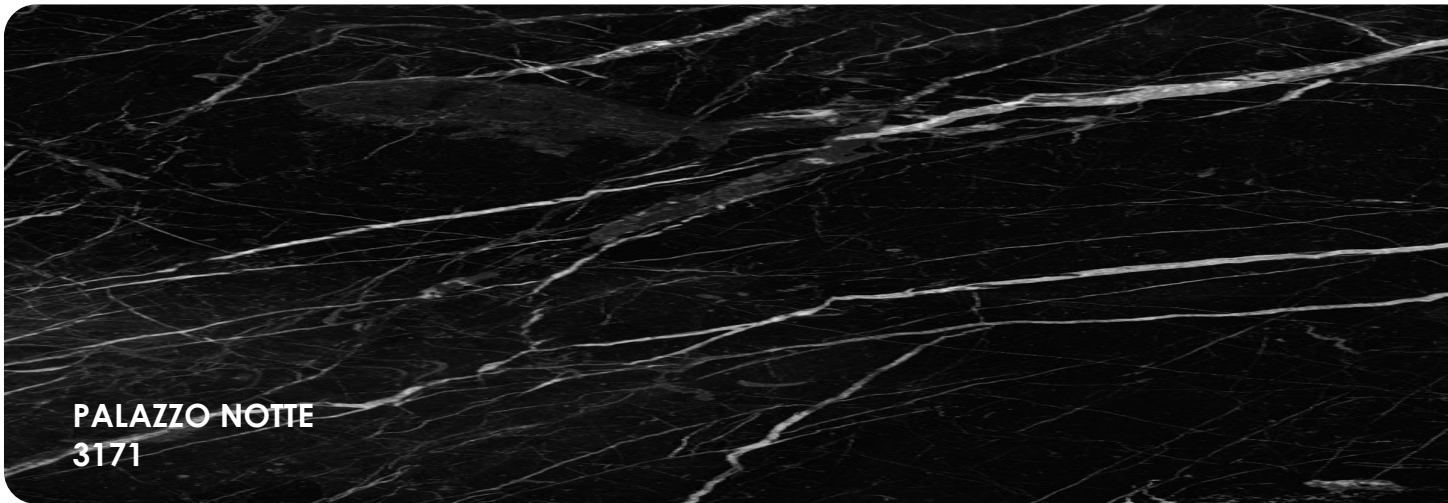

PALAZZO NOTTE
3171