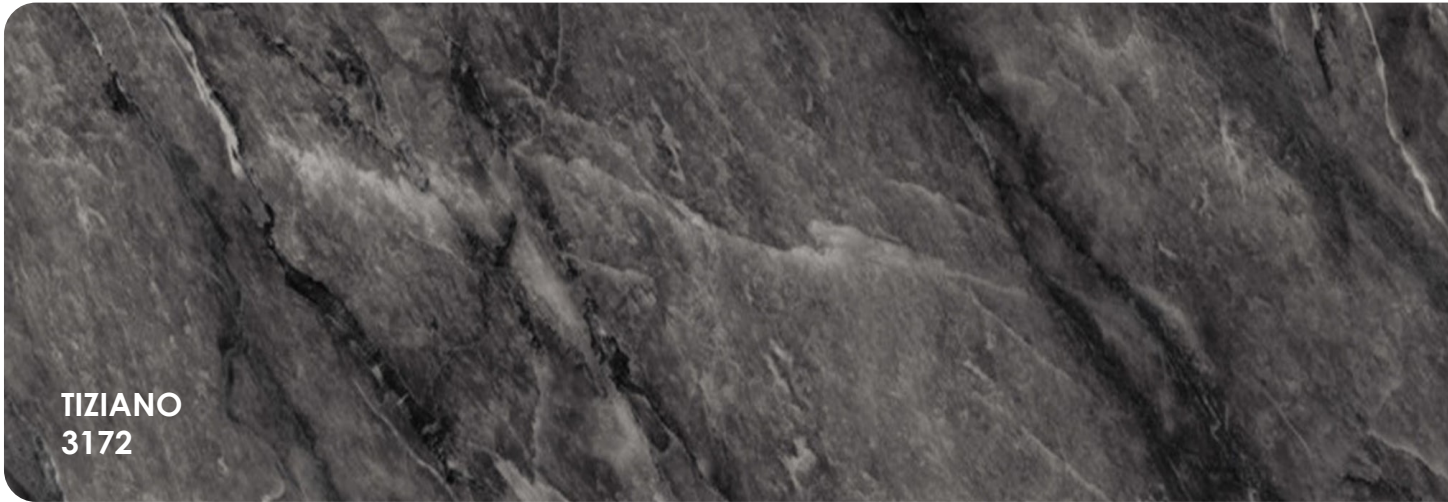

TIZIANO
3172